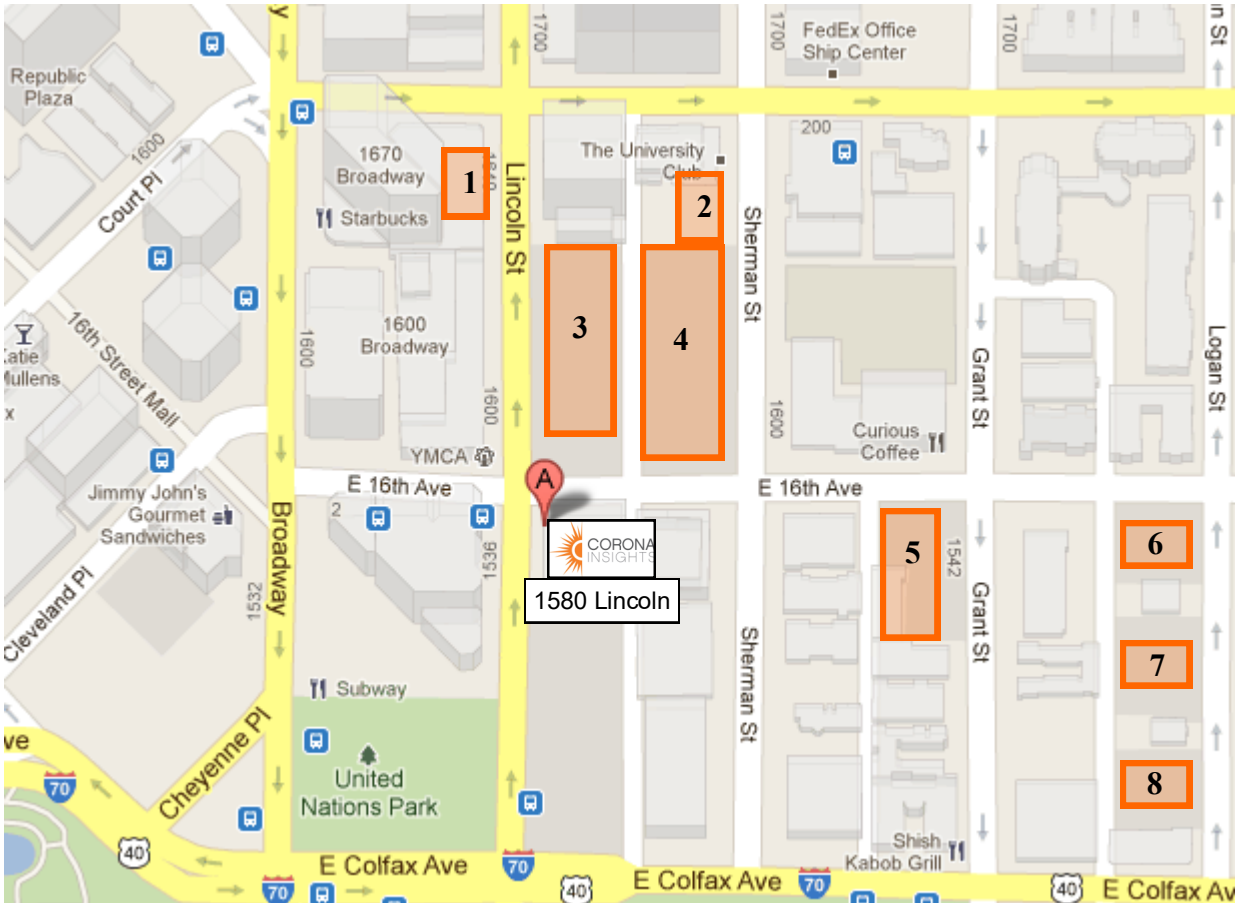

# Parking Options

1. Garage. \$18 max/day, \$10 weekend/evening (after 7pm)
2. Garage. \$20 max/day, \$5 weekend/evening (after 6:30pm)
3. Surface. \$14 max/day, \$7 weekend/evening (after 4pm)
4. Surface. \$14 max/day, \$7 weekend/evening (after 4pm)
5. Surface. \$13 max/day, \$6 weekend/evening (after 5pm)
6. Surface. \$11/day (flat rate)
7. Surface. \$10/day (flat rate)
8. Surface. \$10/day (flat rate)

*Most streets to the north and east of the office also have parking meters.*

*Availability is generally limited. \$1/hour, 2-hour limit*

*\*Rates are subject to change*